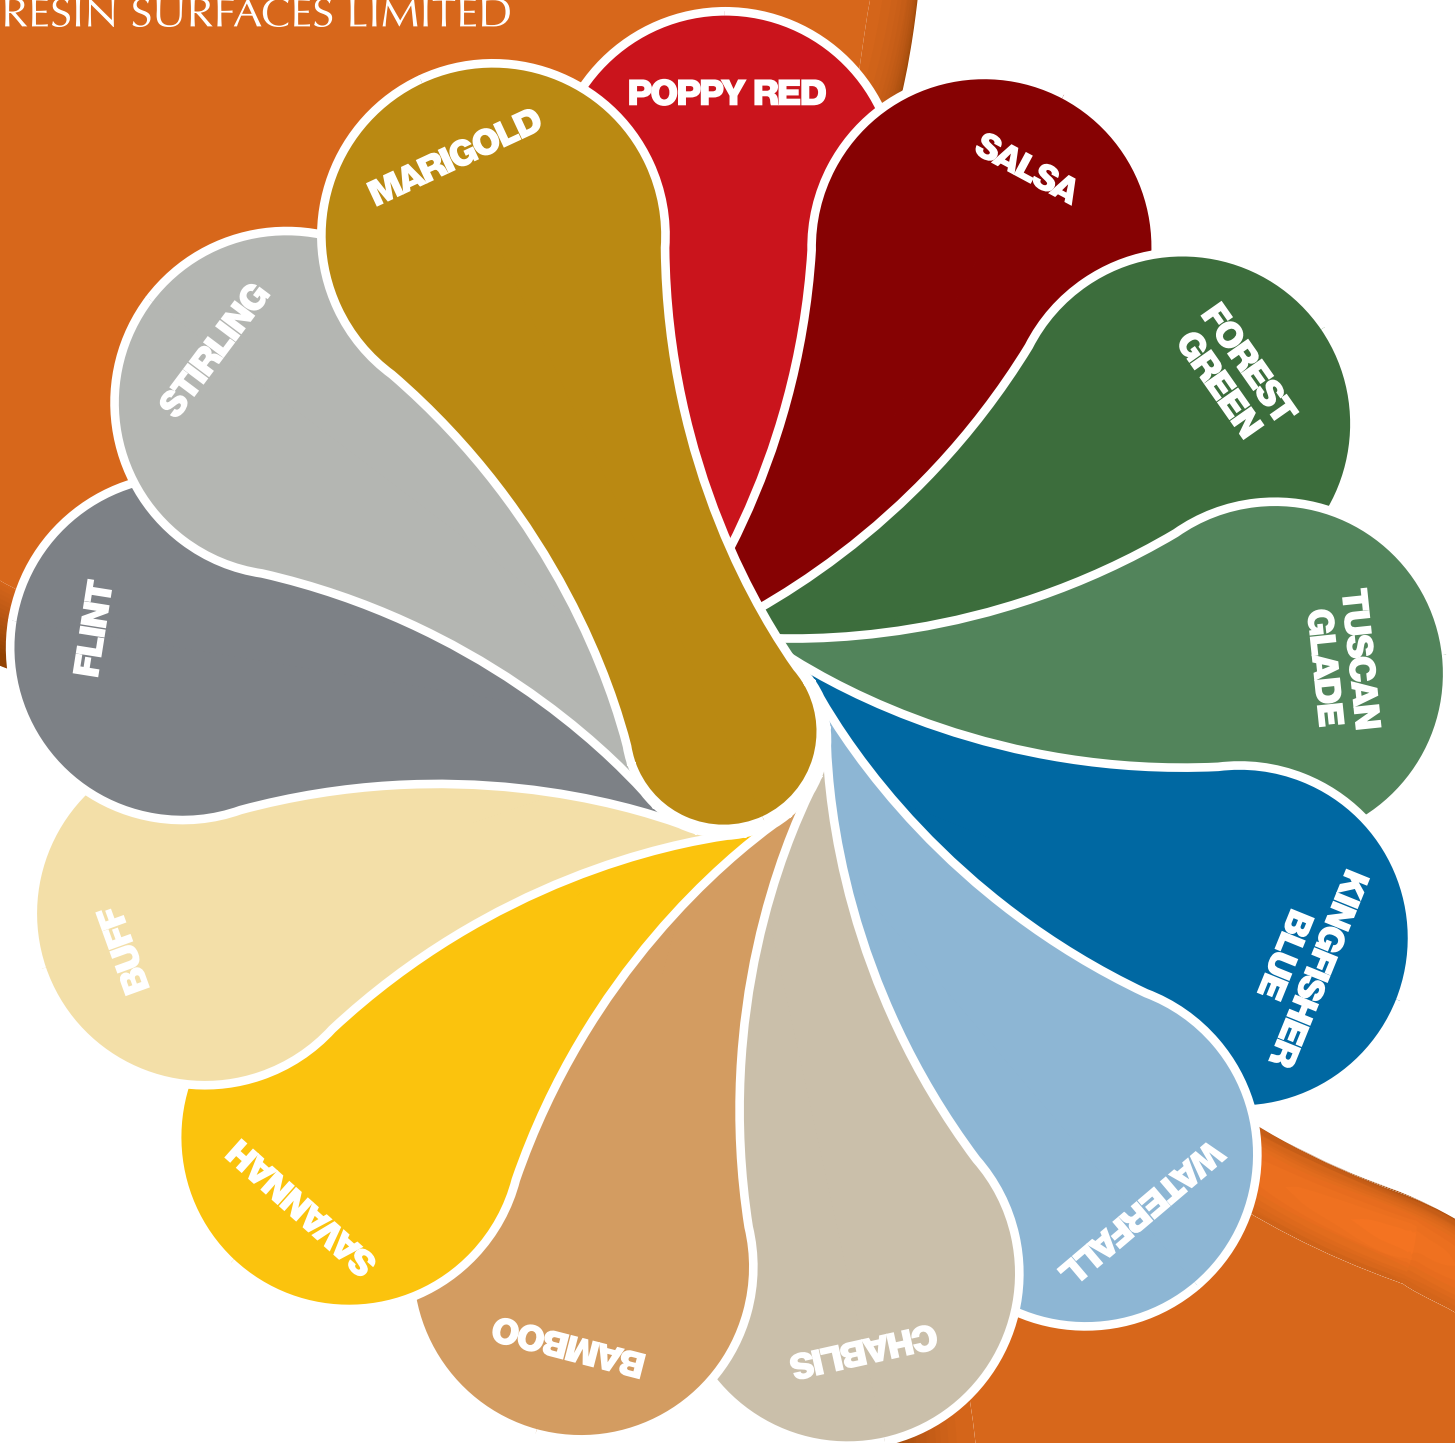

RESIN SURFACES LIMITED

COLOUR CHART

GLOSS Available in coatings and self-smoothers

MATT Available in polyurethane self smoother and screed

RESIN SURFACES LIMITED

**THIS COLOUR CHART
SHOWS THE UNIQUE RSL
COLOUR RANGE OF FLOOR
COATINGS, SELF-SMOOTHERS
AND SCREEDS.**

**PLEASE CONTACT RSL FOR FURTHER
INFORMATION, ADDITIONAL CHARTS
AND TO DISCUSS APPLICATIONS.**

PLEASE NOTE ALL SHADES ARE REPRODUCED AS ACCURATELY AS
POSSIBLE, BUT SOME VARIATION MAY OCCUR THROUGH THE
PRINTING PROCESS.